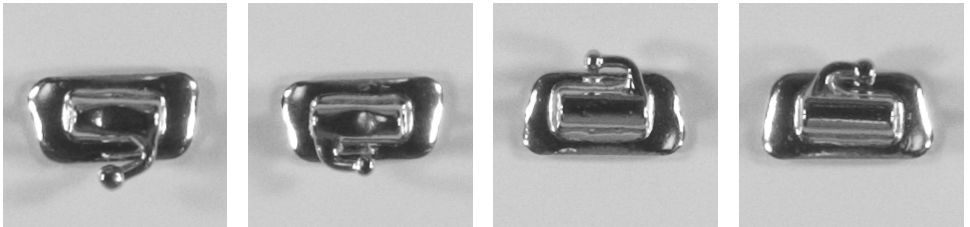

BONDABLE BUCCAL TUBES

High Quality Metal Mold Injected
Roth R_x, .018, .022, Elastic Hooks

Universal 1st and 2nd Molars

Offset and Angulated

Pack of 2 Tubes = \$3.90

Modern Arch

1402 Penn Avenue

Wyomissing, PA 19610